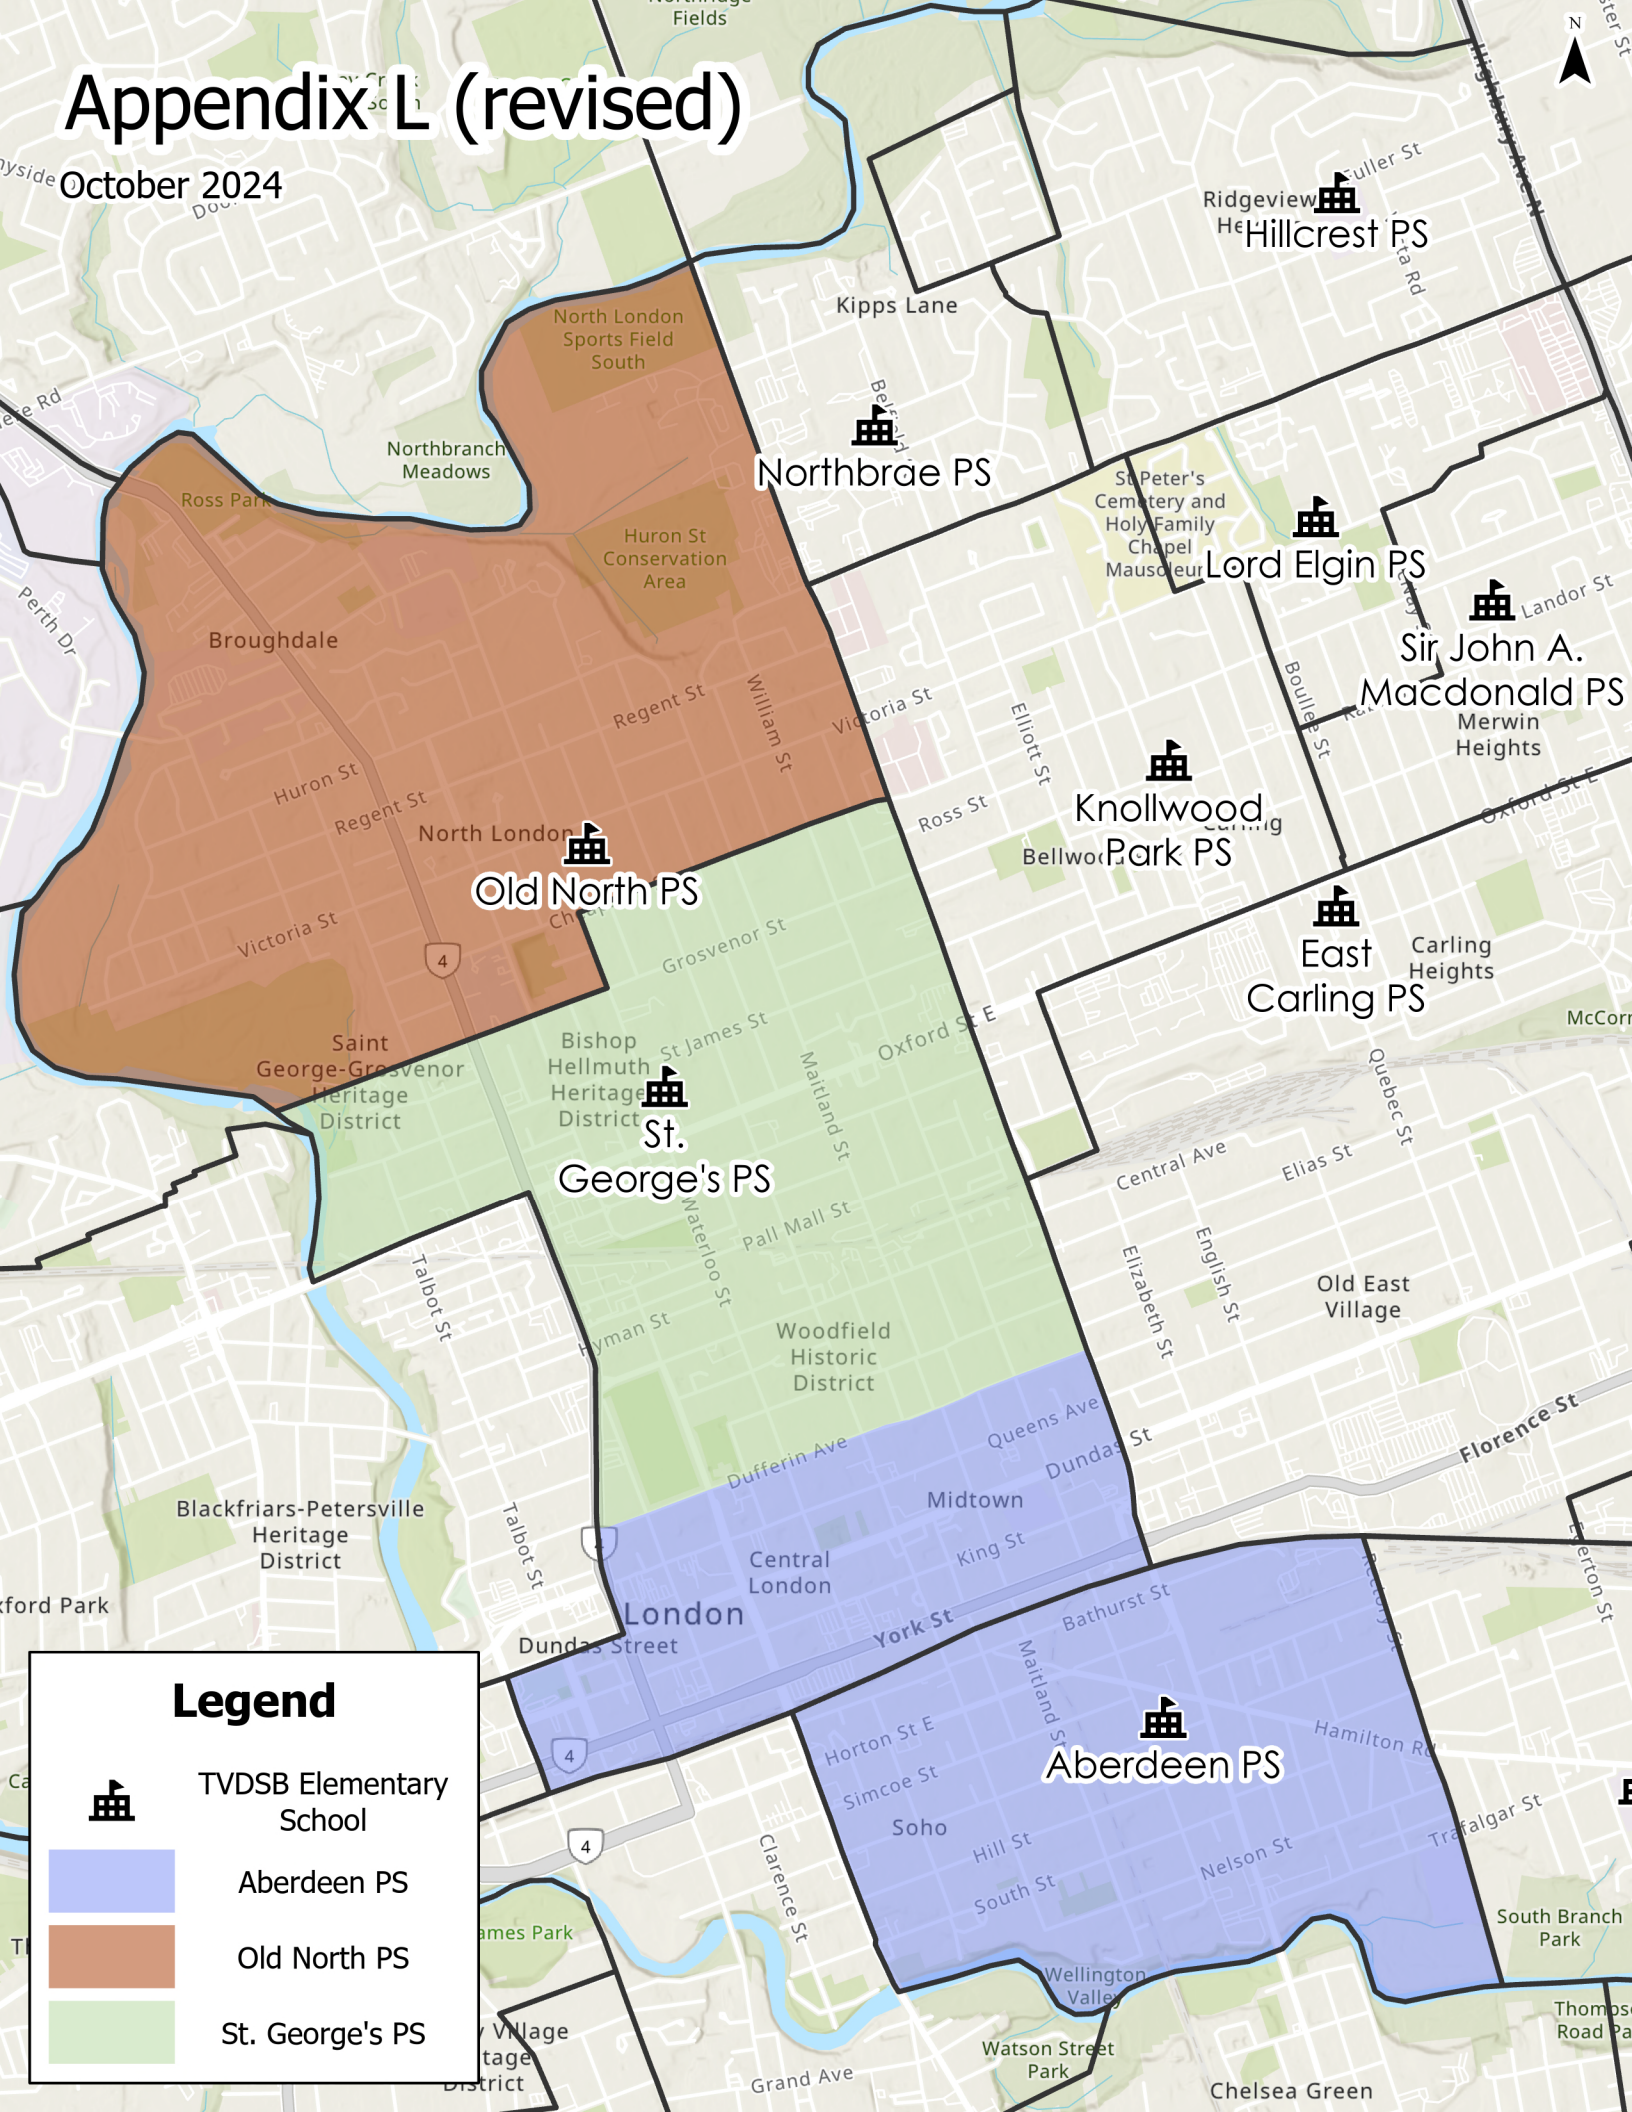

Appendix L (revised)

October 2024

Legend

TVDSB Elementary School

Aberdeen PS

Old North PS

St. George's PS